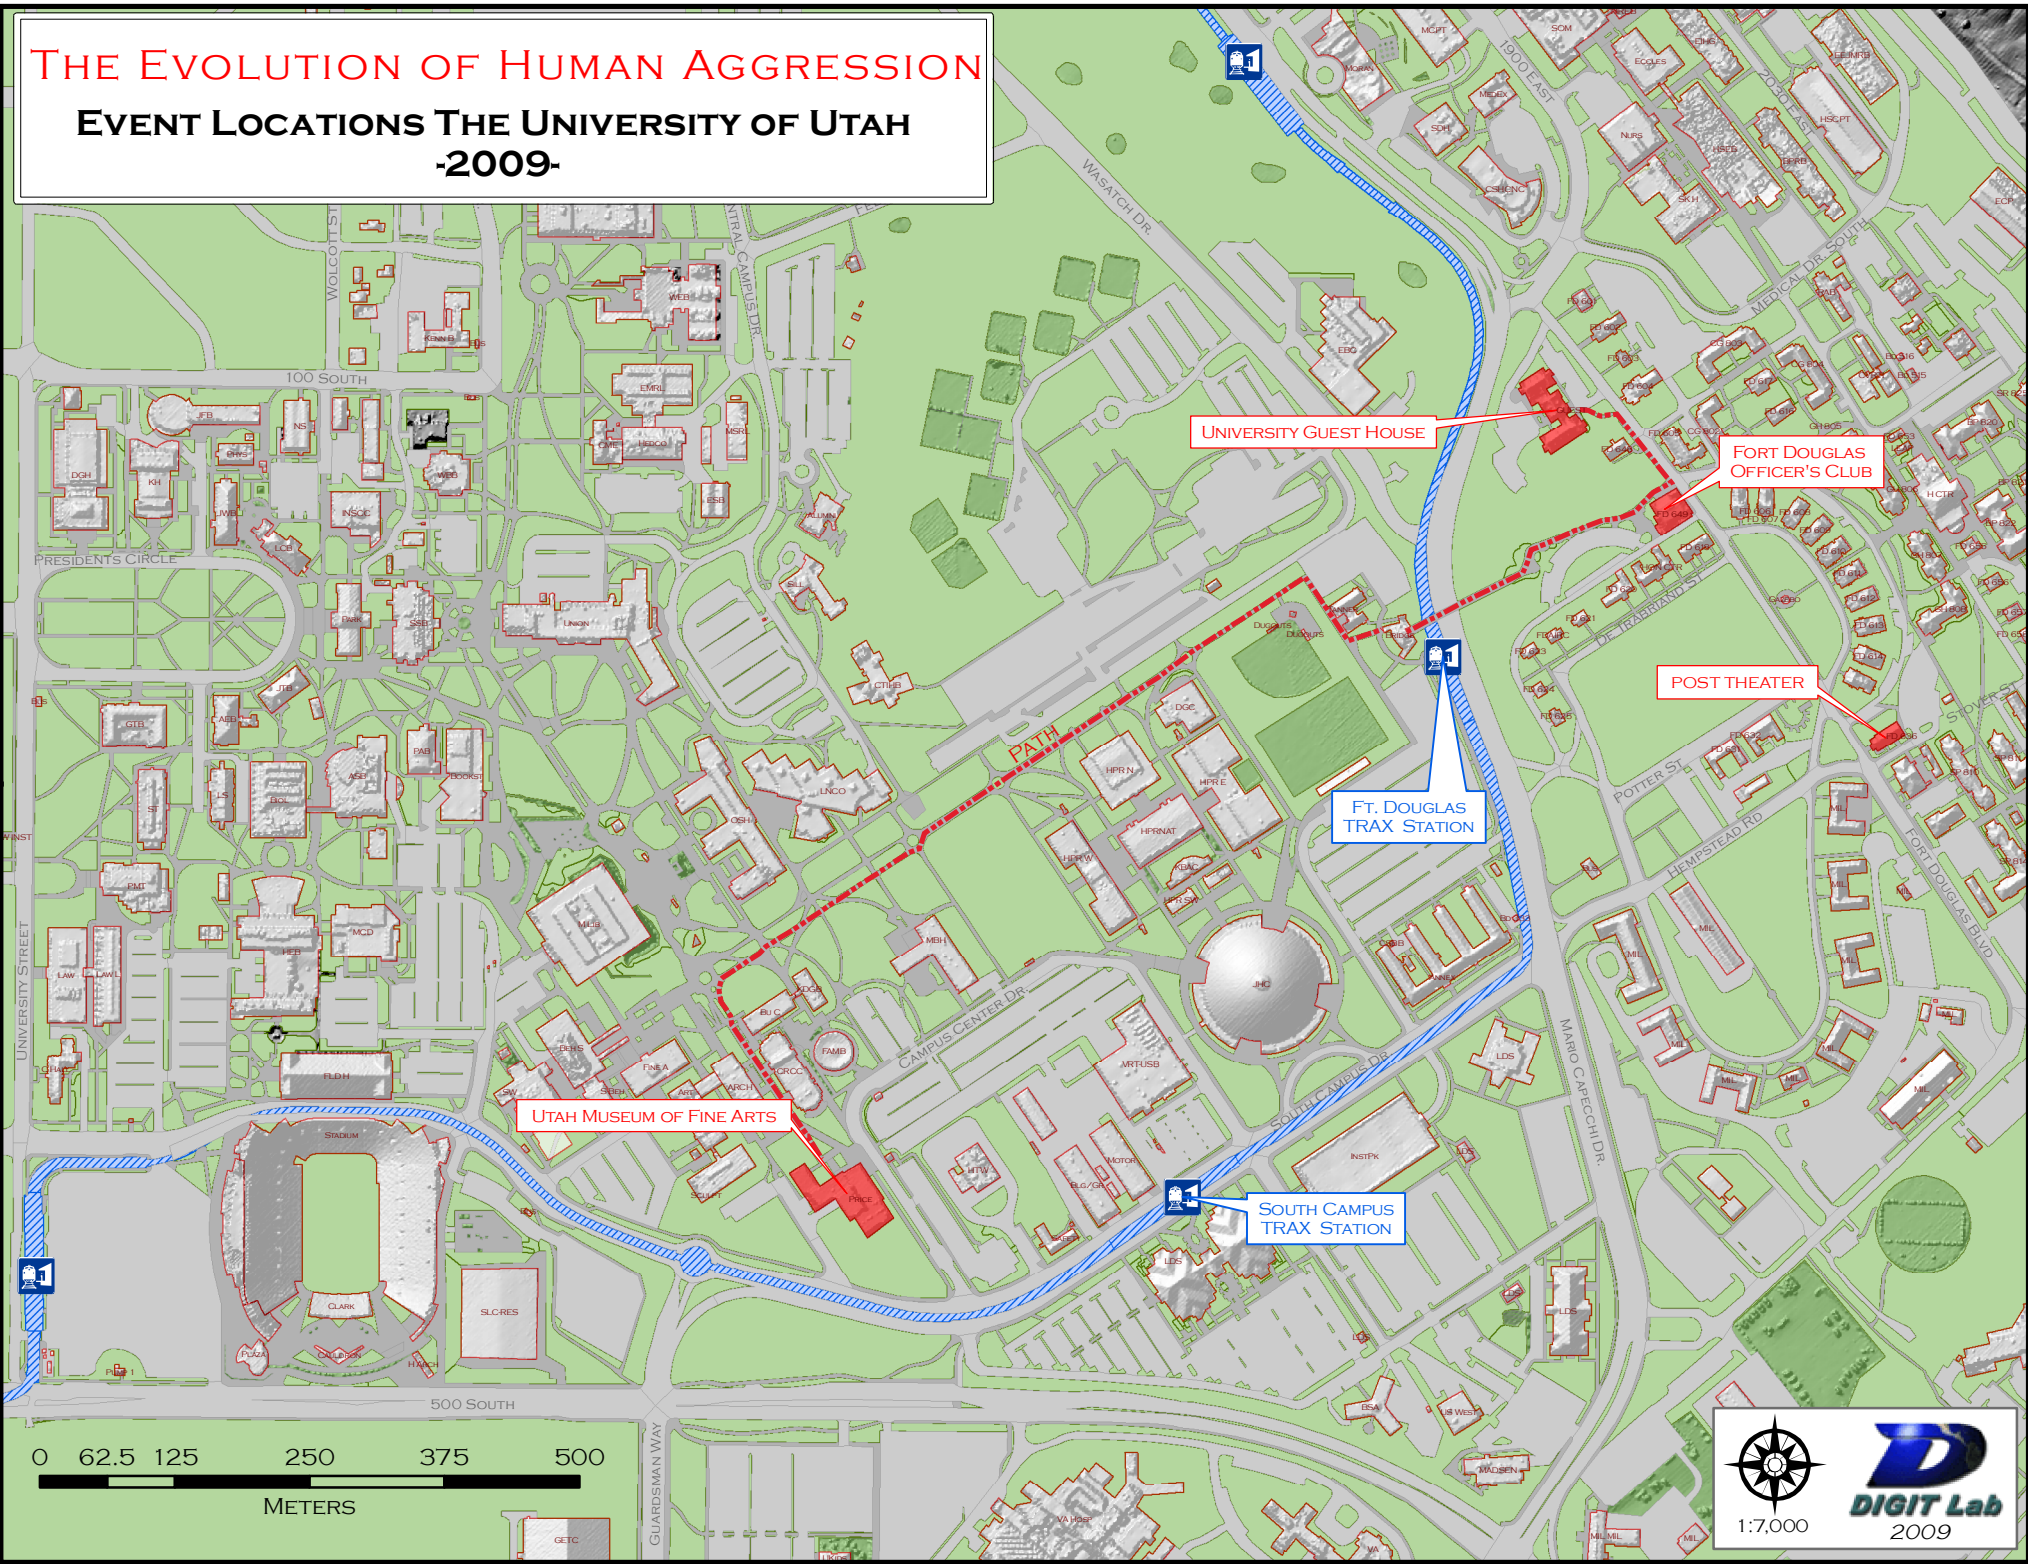

THE EVOLUTION OF HUMAN AGGRESSION

EVENT LOCATIONS THE UNIVERSITY OF UTAH

-2009-

UNIVERSITY GUEST HOUSE

FORT DOUGLAS OFFICER'S CLUB

POST THEATER

FT. DOUGLAS TRAX STATION

UTAH MUSEUM OF FINE ARTS

SOUTH CAMPUS TRAX STATION

1:7,000
DIGIT Lab
2009